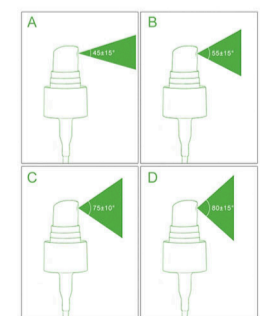

4 Different Spray Angles Available

Name	Item No.	Neck Size	Output
Mist Sprayer	410009	24x410	0.18x0.03ml/T
	410015	20x410